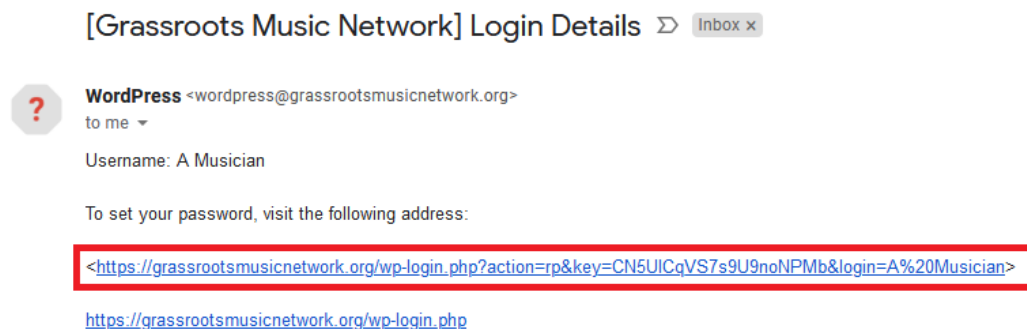

1. Member Registration

Go to the **Registration** section on the home page and create your own username using your email address.

Registration

Registration confirmation will be emailed to you. Please check your spam folder if you don't see this email.

Go to your email and click on the link provided to confirm your account. If you don't get the email in a few minutes please check your SPAM folder and mark the email as NOT SPAM.